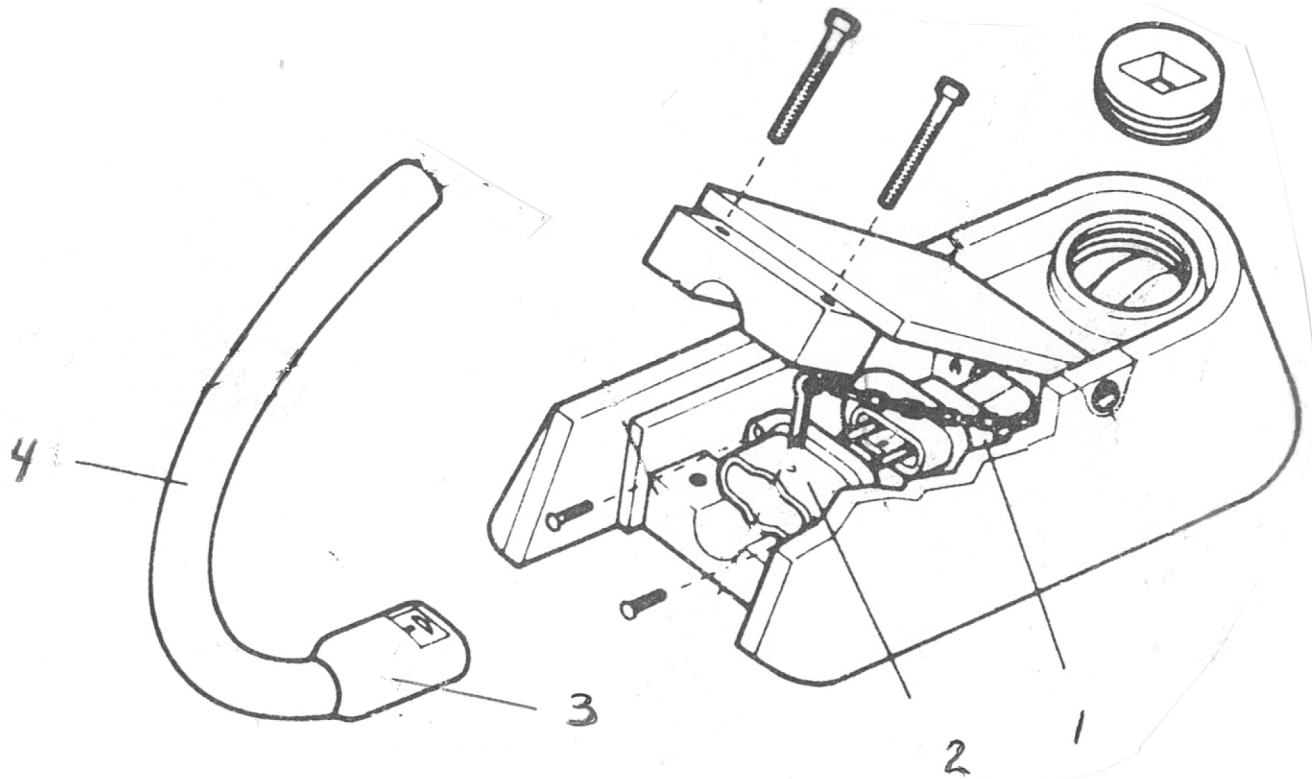

MAGNET PARTS BREAKDOWN

	DESCRIPTION	RKM-48"	RKM-57"	RKM-67"	RKM-72"
1	INTERNAL LEAD	RKM-4805	RKM-4805	RKM-6605	RKM-6605
2	PROTECTOR LEAD	RKM-4813	RKM-4813	RKM-6613	RKM-6613
3	*EXTERNAL LEAD	RKM-4814-12-SJ	RKM-4814-12-SJ	RKM-6614-12-SJ	RKM-6614-12-SJ
3	*EXTERNAL LEAD	RKM-4814-12-TJ	RKM-4814-12-TJ	RKM-6614-12-TJ	RKM-6614-12-TJ
4	PROTECTOR HOSE	RKM-4815-10	RKM-4815-10	RKM-6615-10	RKM-6615-10

* The SJ single jacket lead is available from Canada only. The TJ twin cable leads are available from Connomac only.